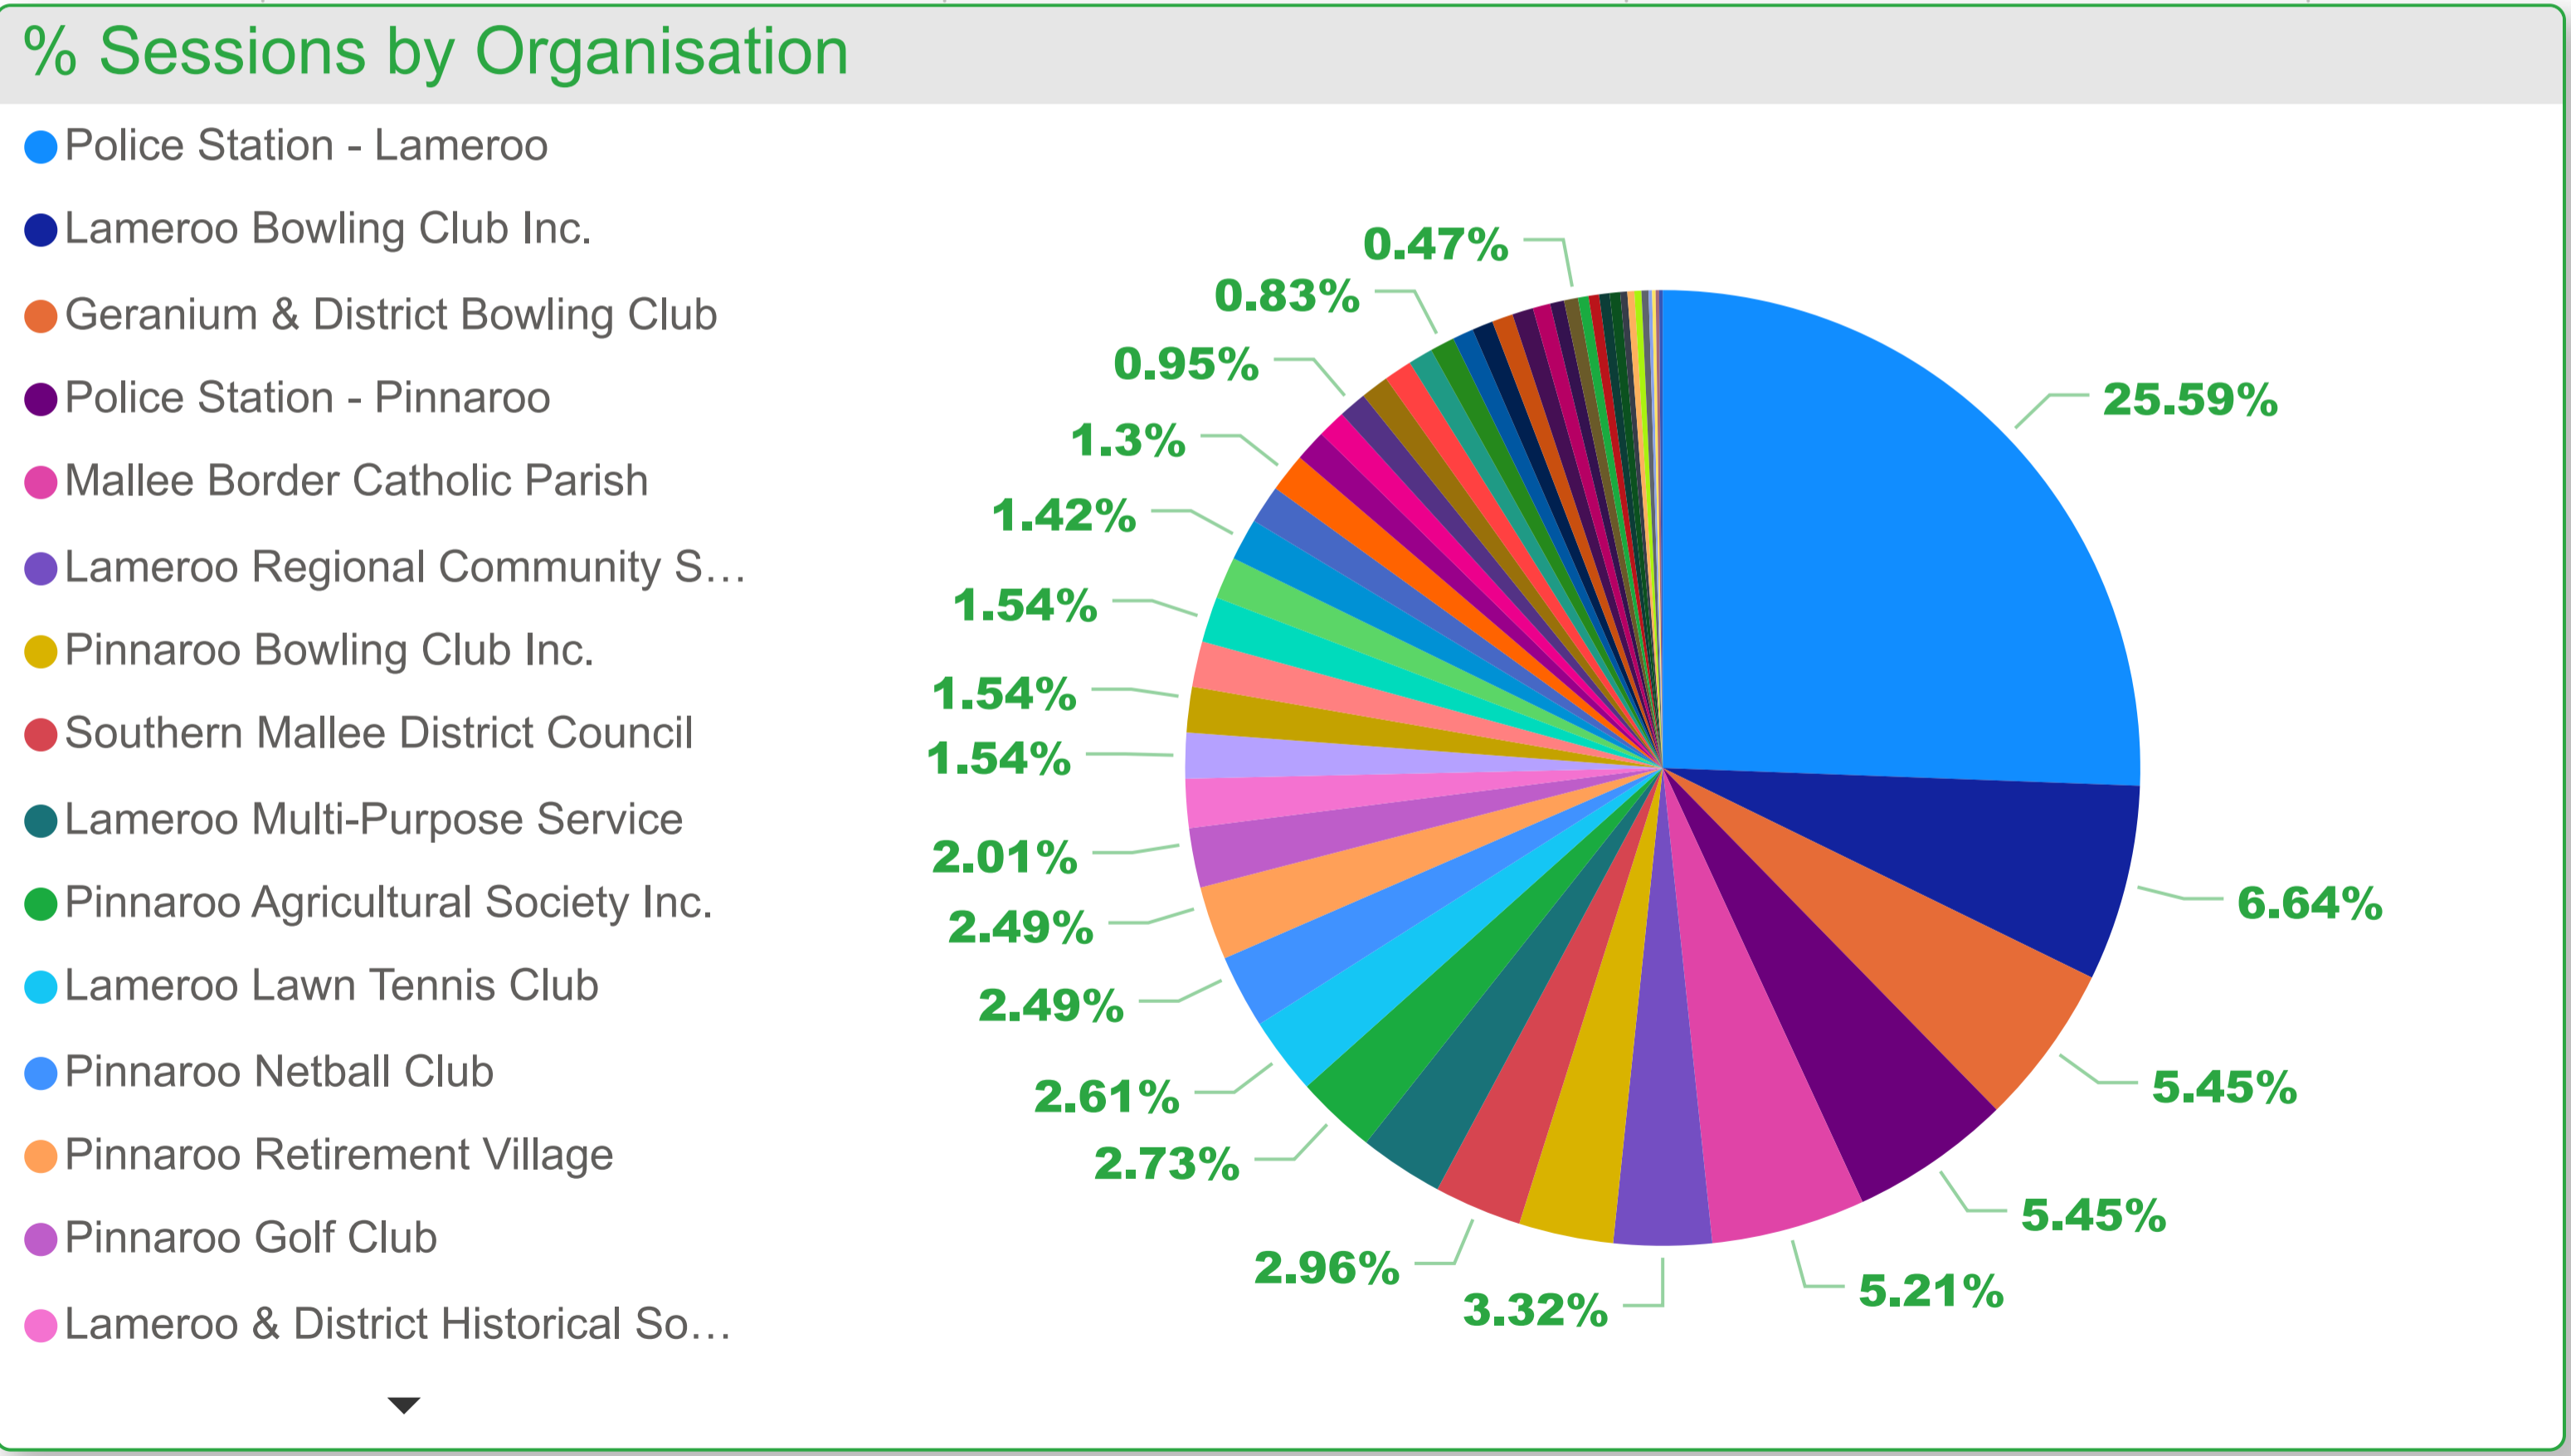

# Southern Mallee District Council - Sessions by Organisation (FY 2021-2022)