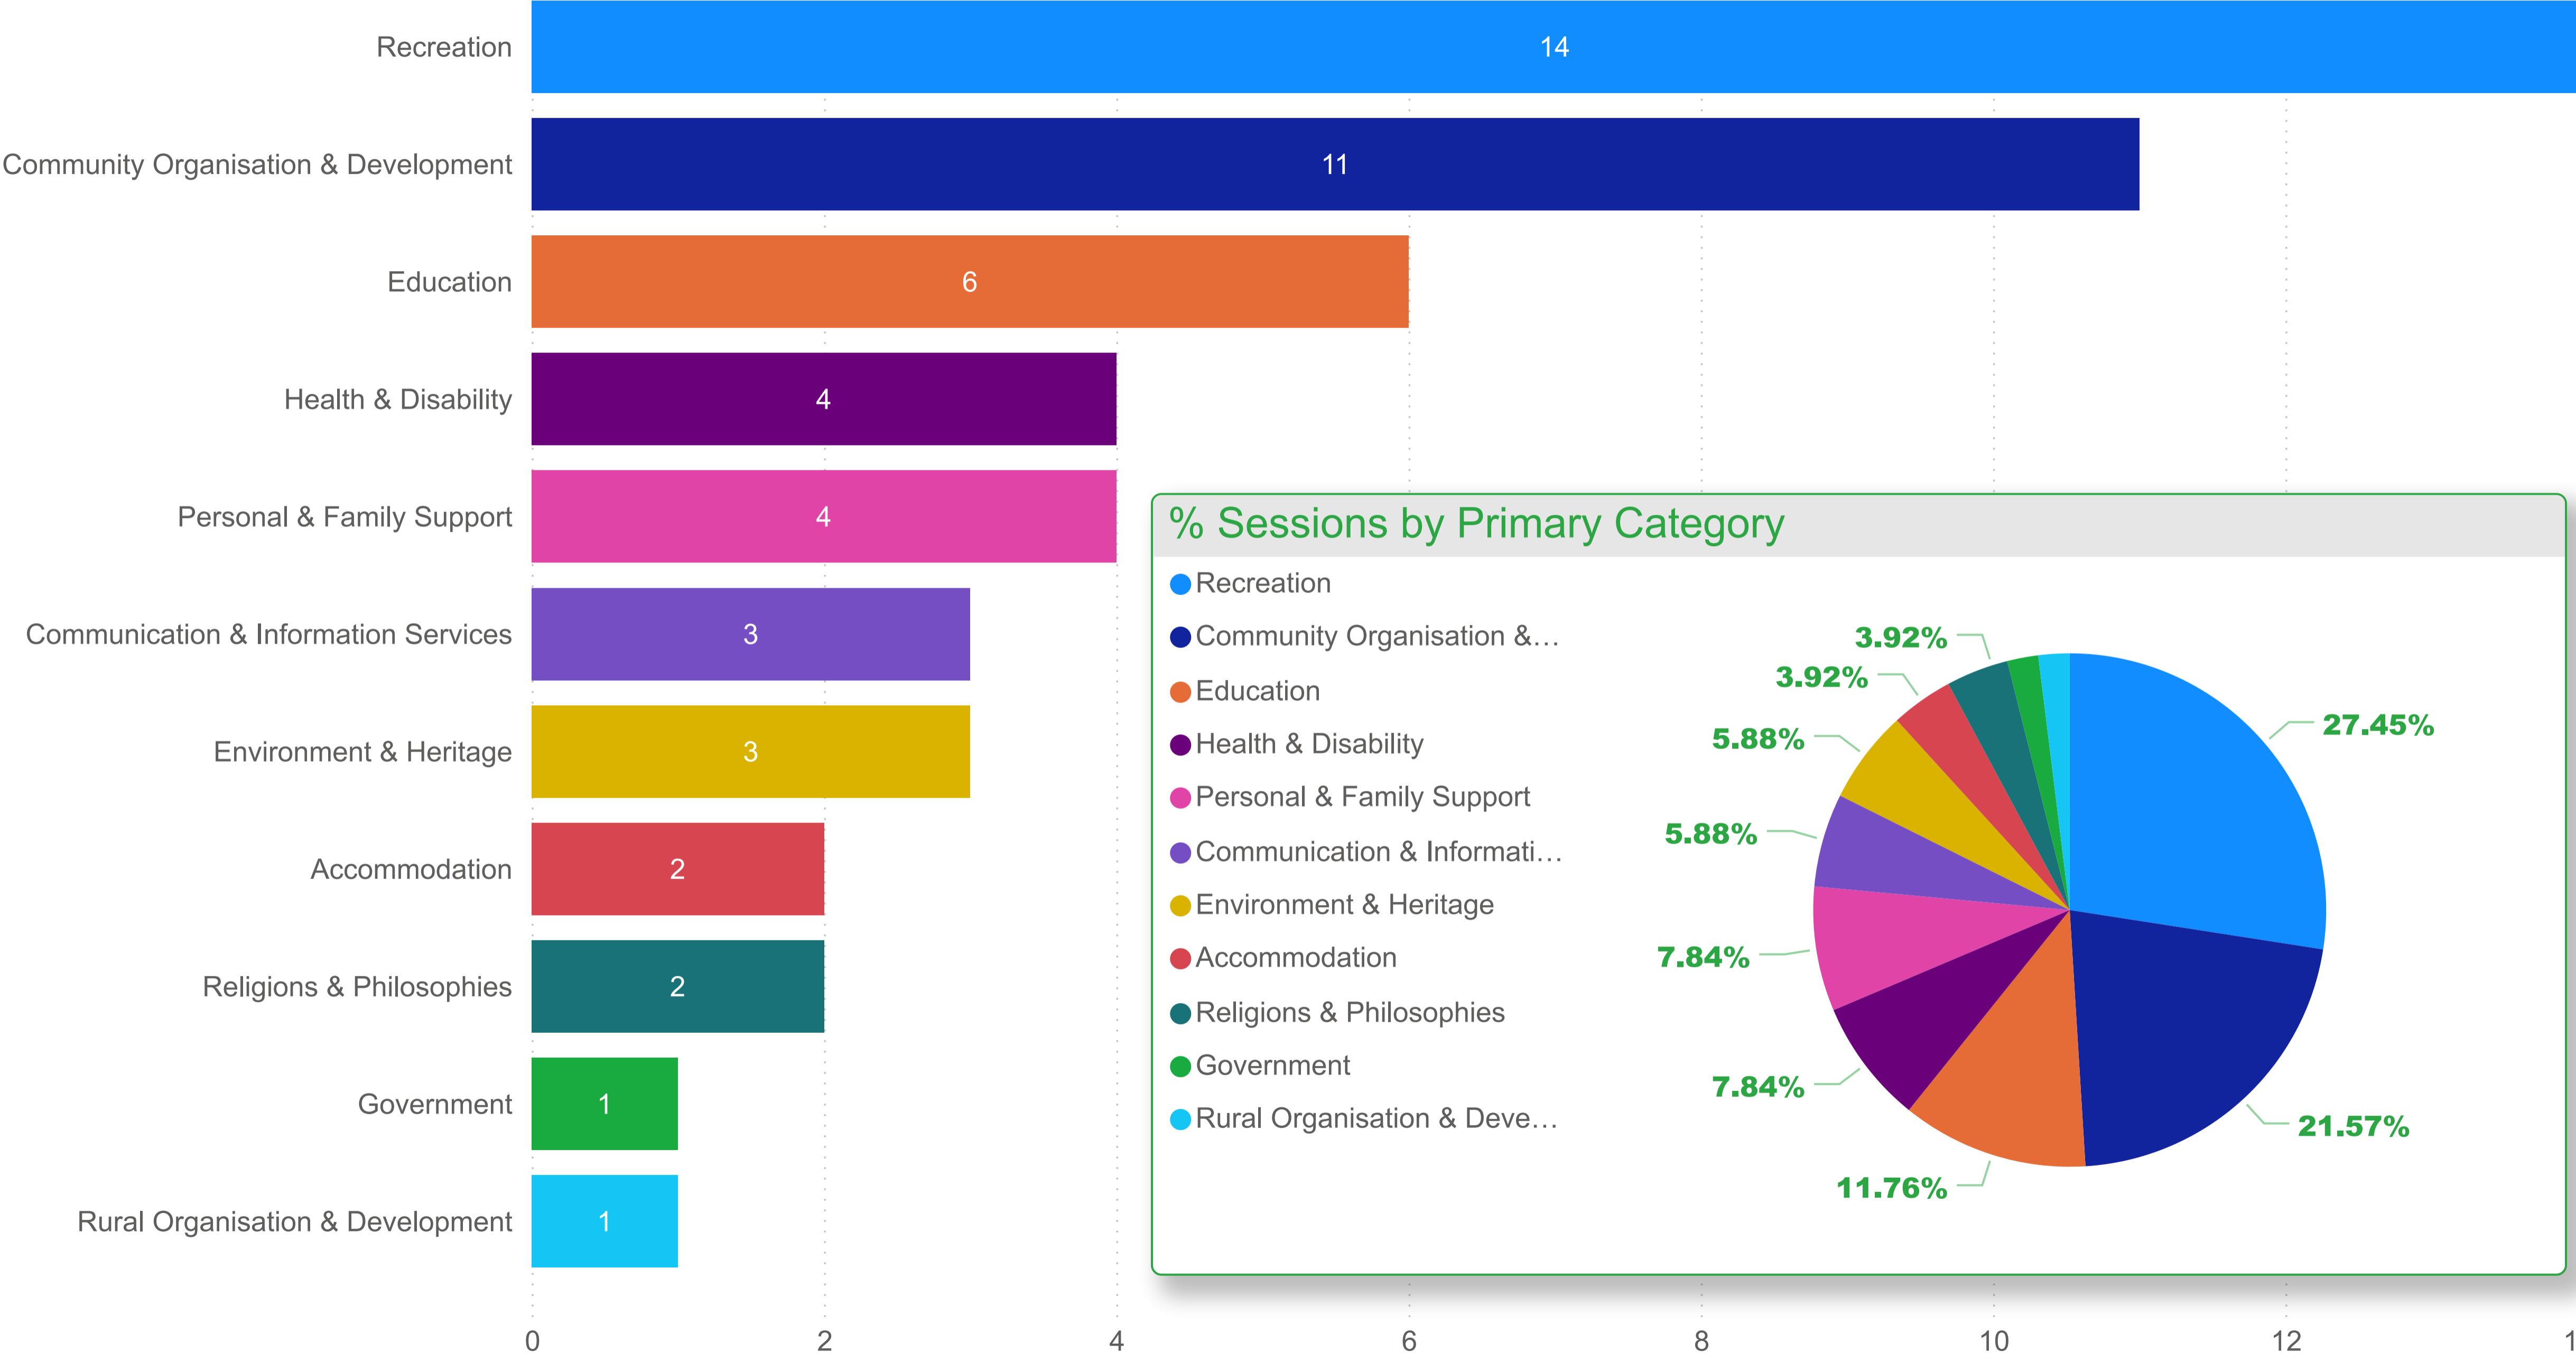

# Southern Mallee District Council - Organisation Count by Primary Category (FY 2021-2022)

# Southern Mallee District Council - Sessions by Organisation (FY 2021-2022)

### Primary Category, Organisation

- ▶  Accommodation
- ▶  Communication & Information Services
- ▶  Community Organisation & Development
- ▶  Education
- ▶  Environment & Heritage
- ▶  Government
- ▶  Health & Disability
- ▶  Personal & Family Support
- ▶  Recreation
- ▶  Religions & Philosophies
- ▶  Rural Organisation & Development