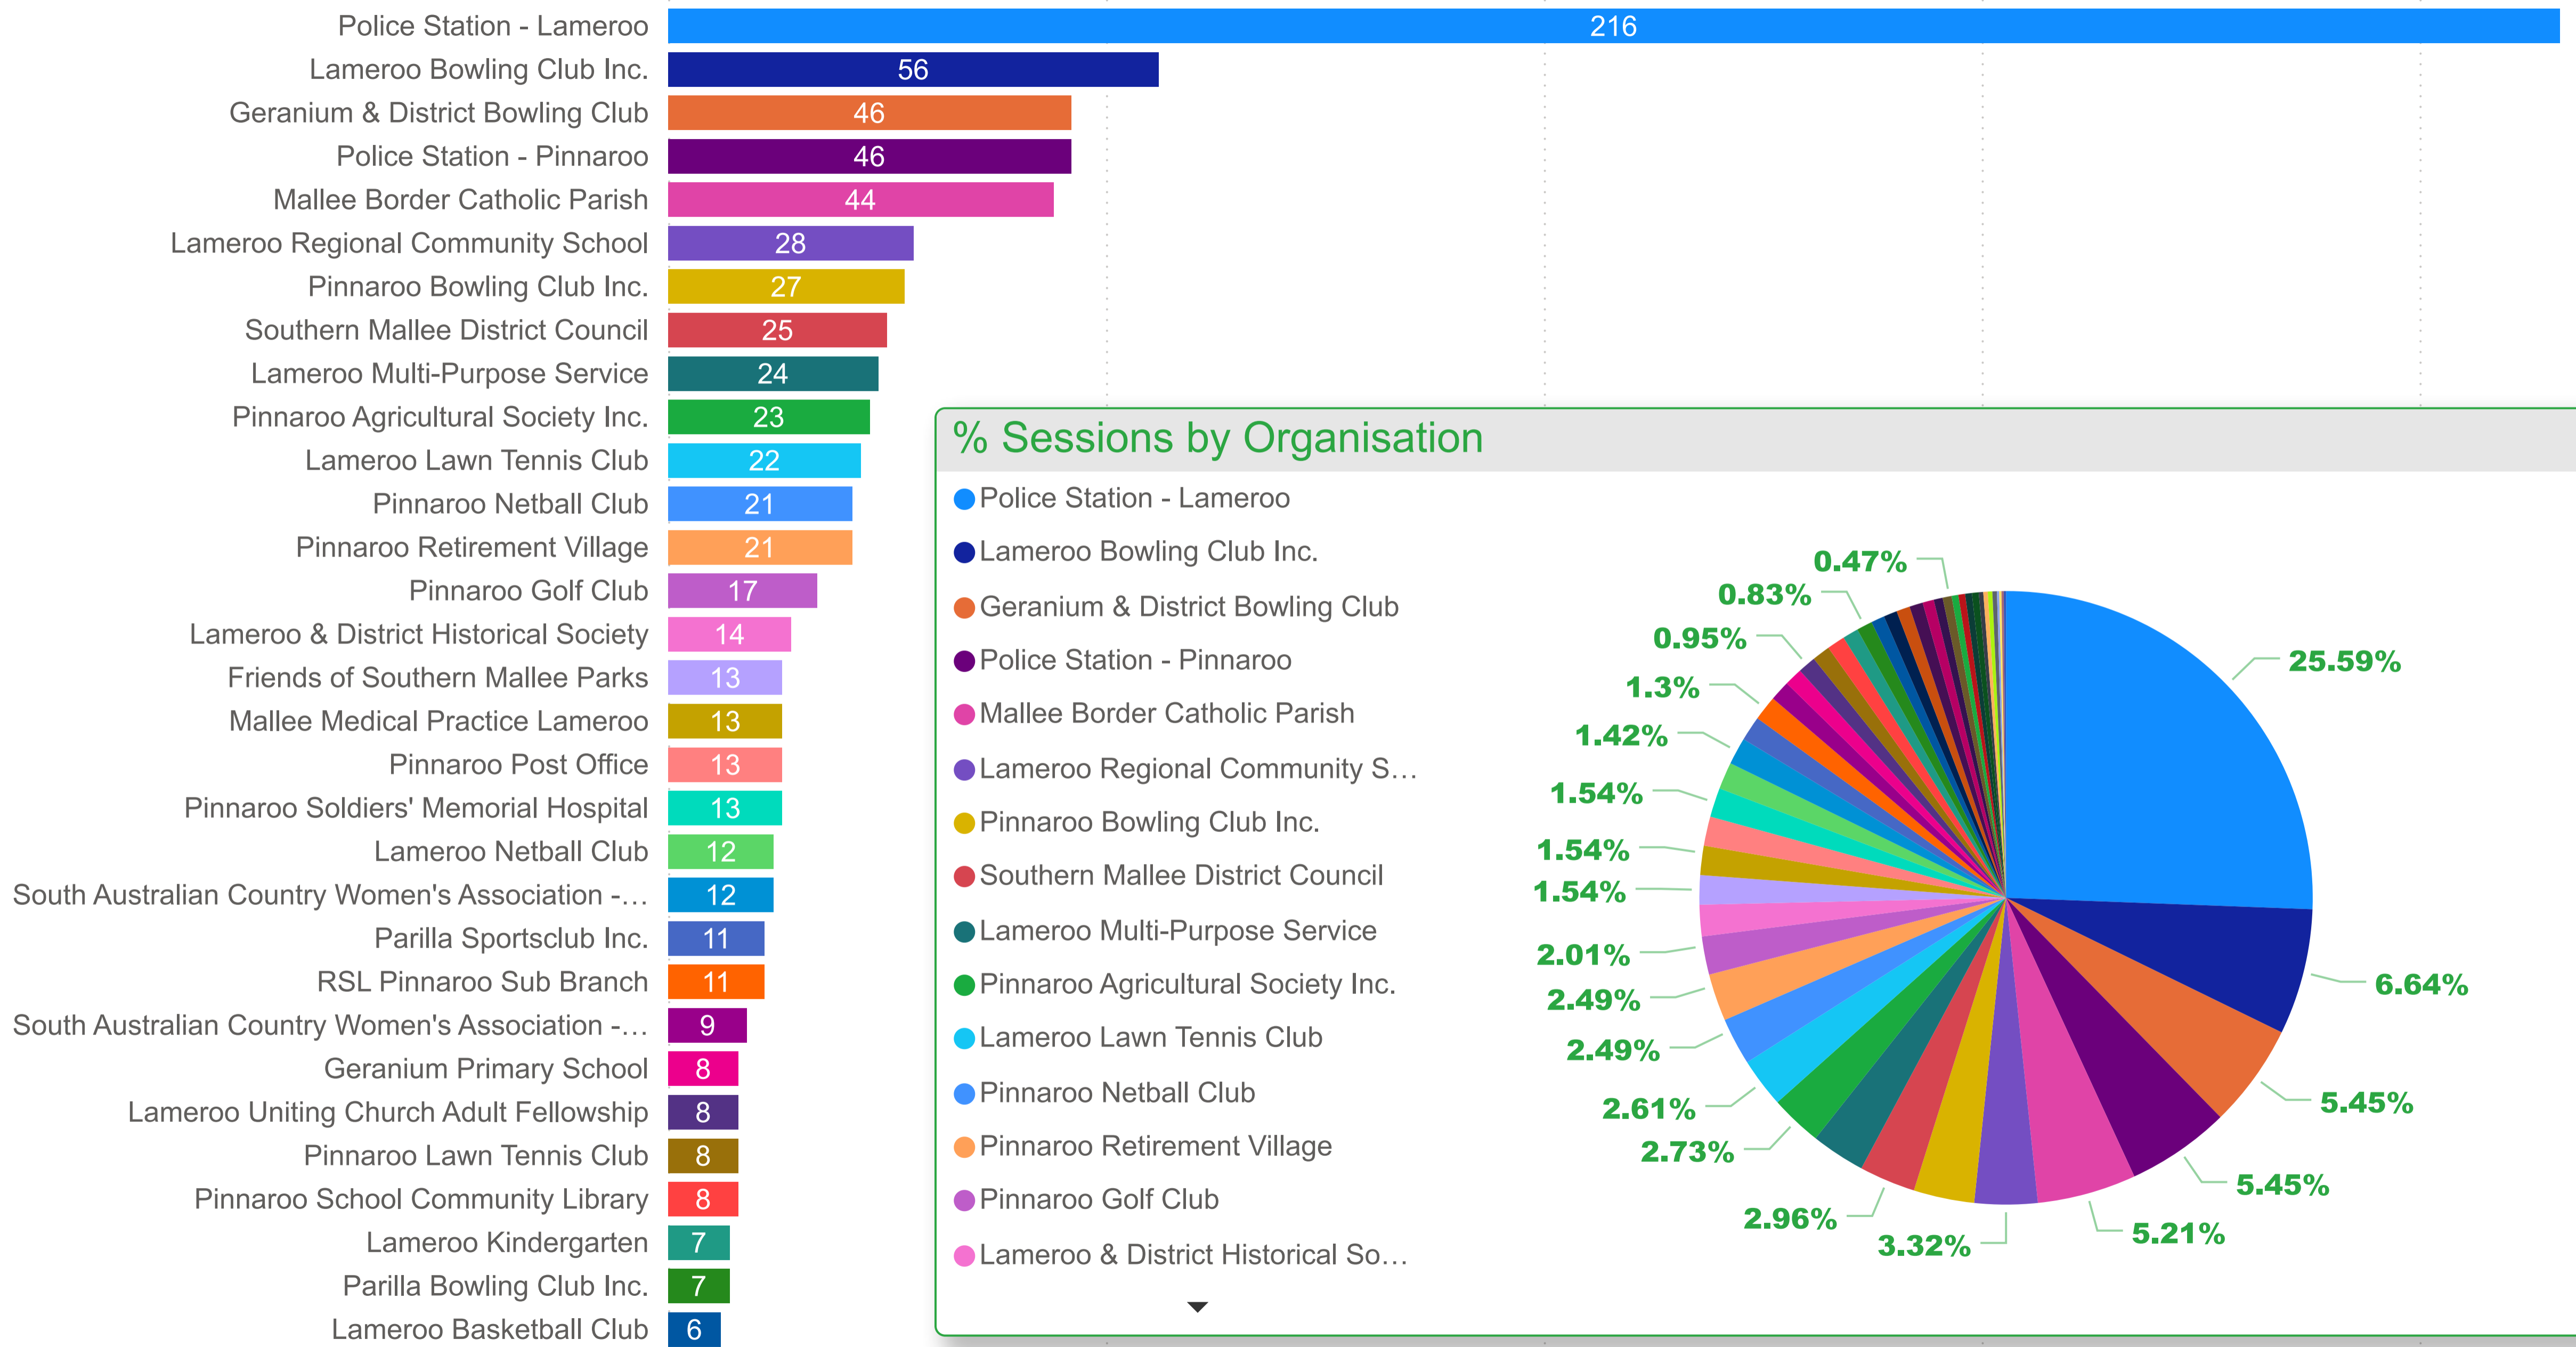

# Southern Mallee District Council - Organisation Count by Primary Category (FY 2021-2022)

# Southern Mallee District Council - Sessions by Organisation (FY 2021-2022)