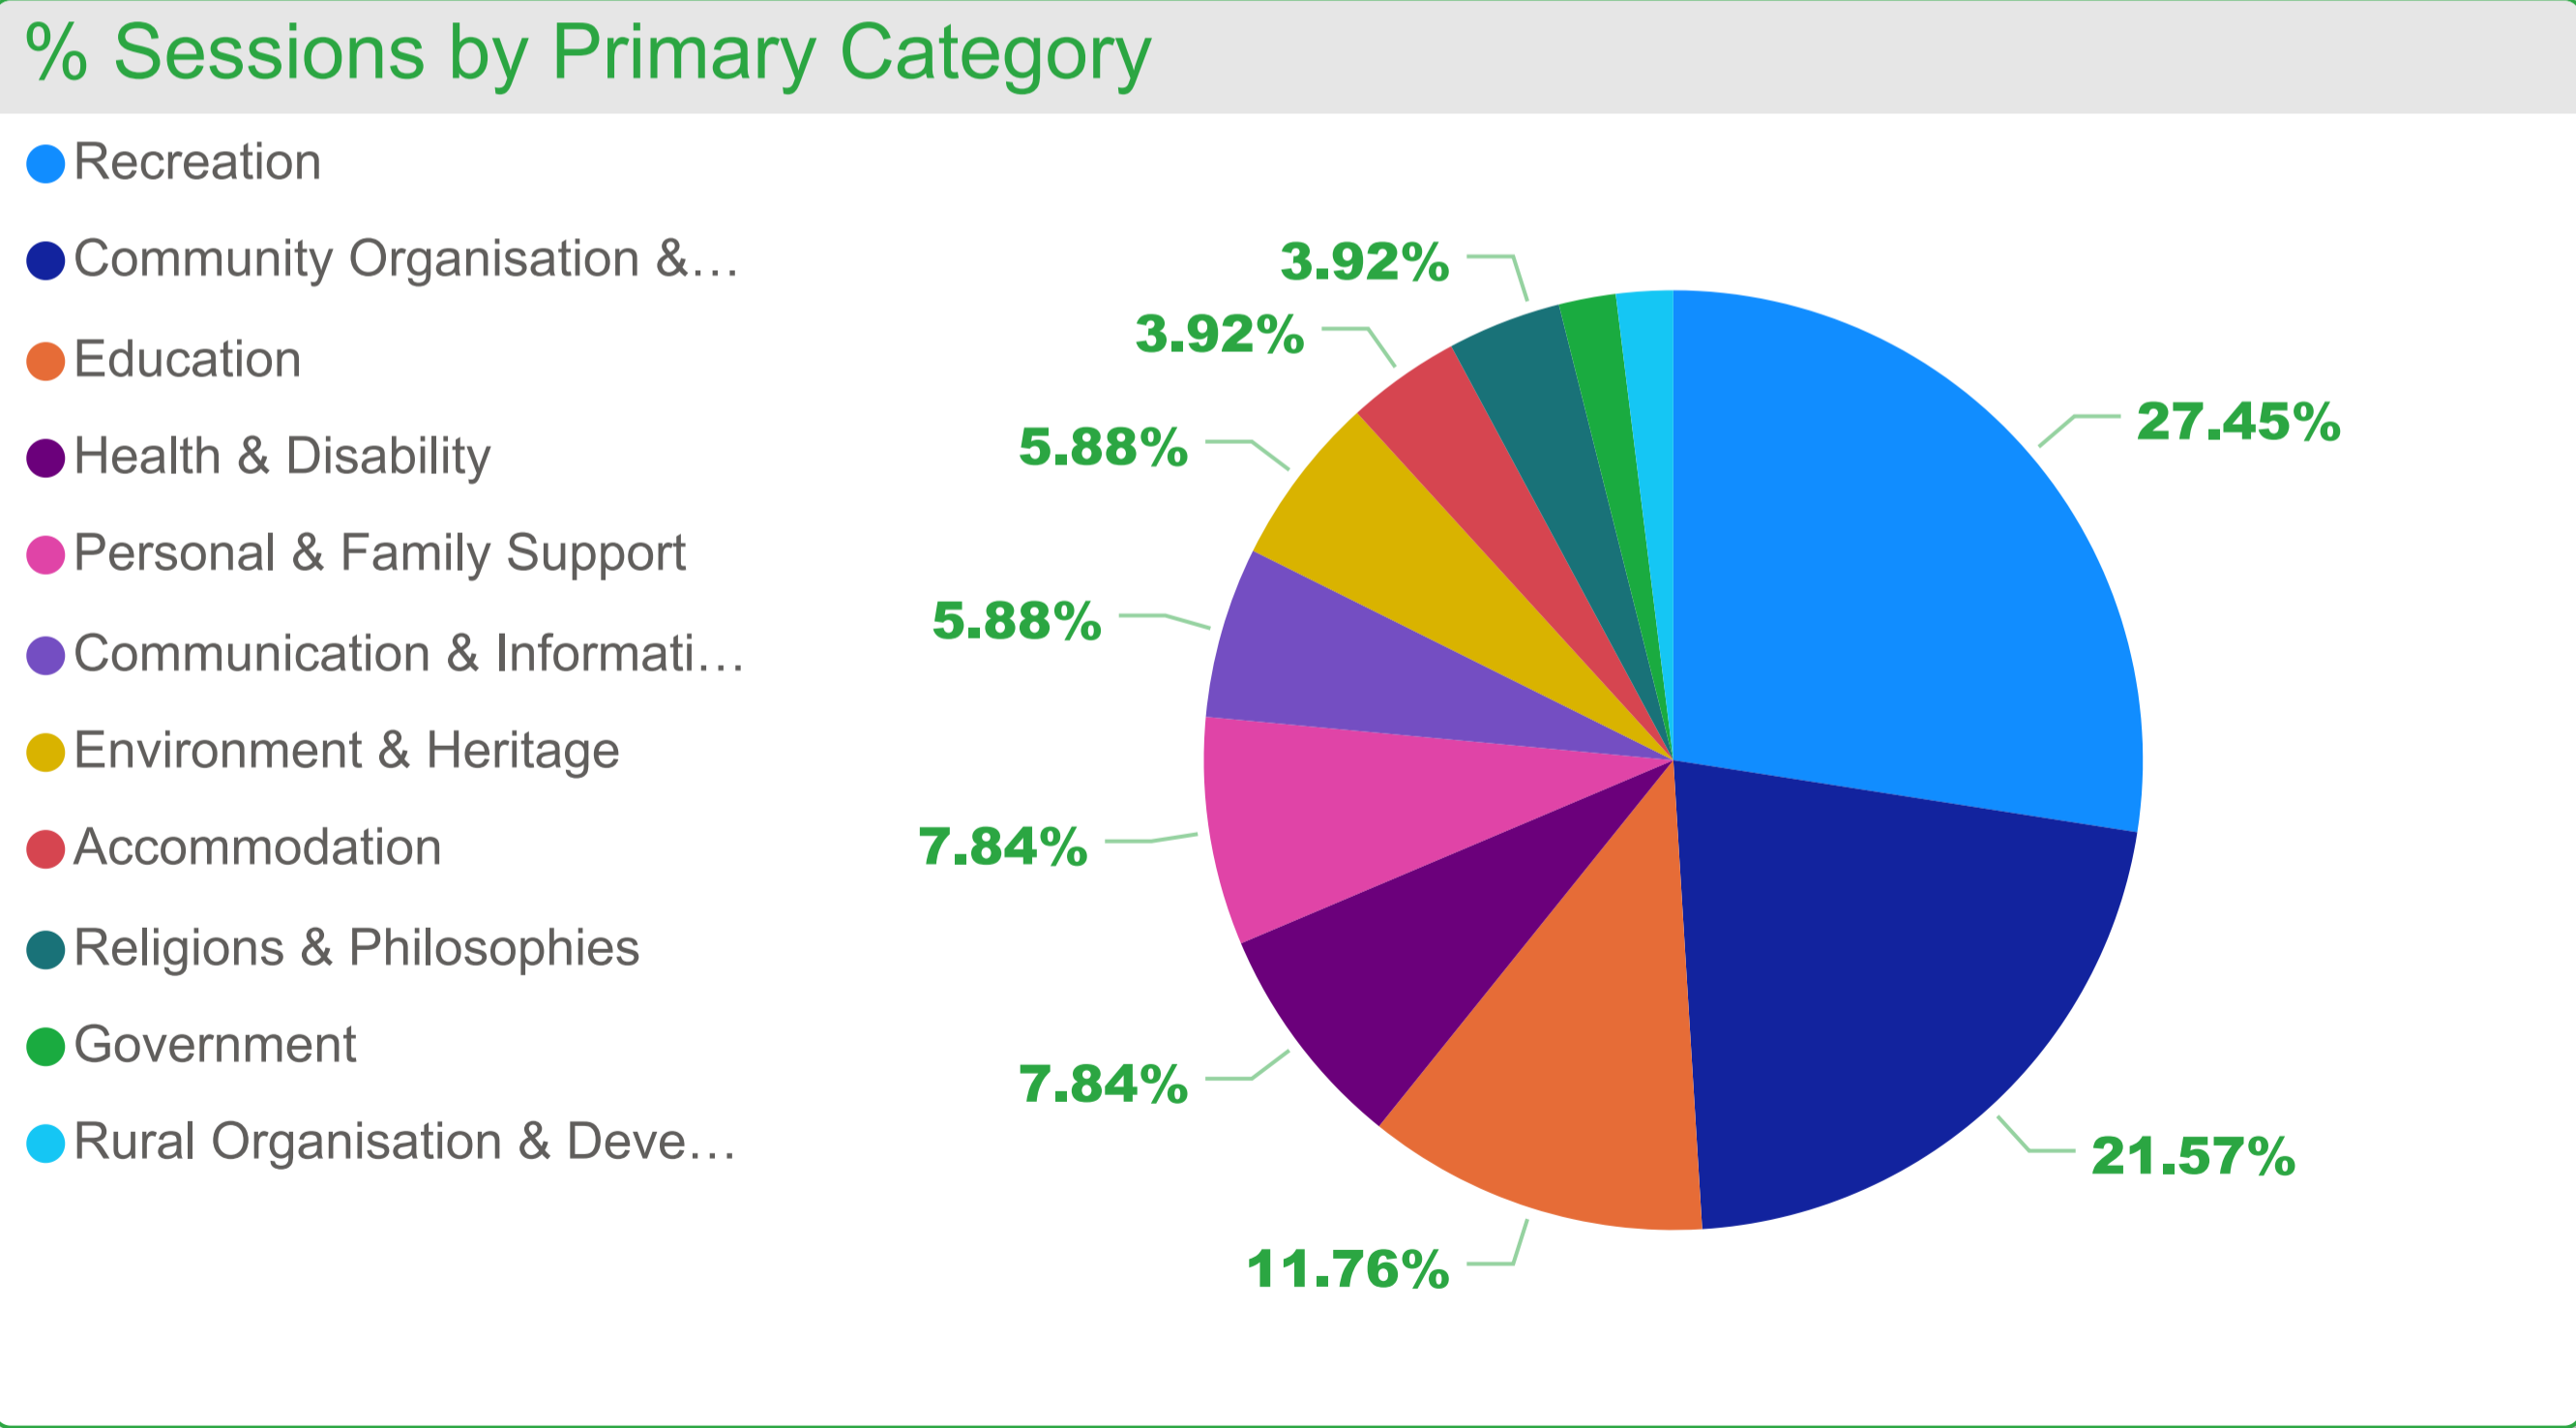

# Southern Mallee District Council - Organisation Count by Primary Category (FY 2021-2022)

# Southern Mallee District Council - Sessions by Organisation (FY 2021-2022)